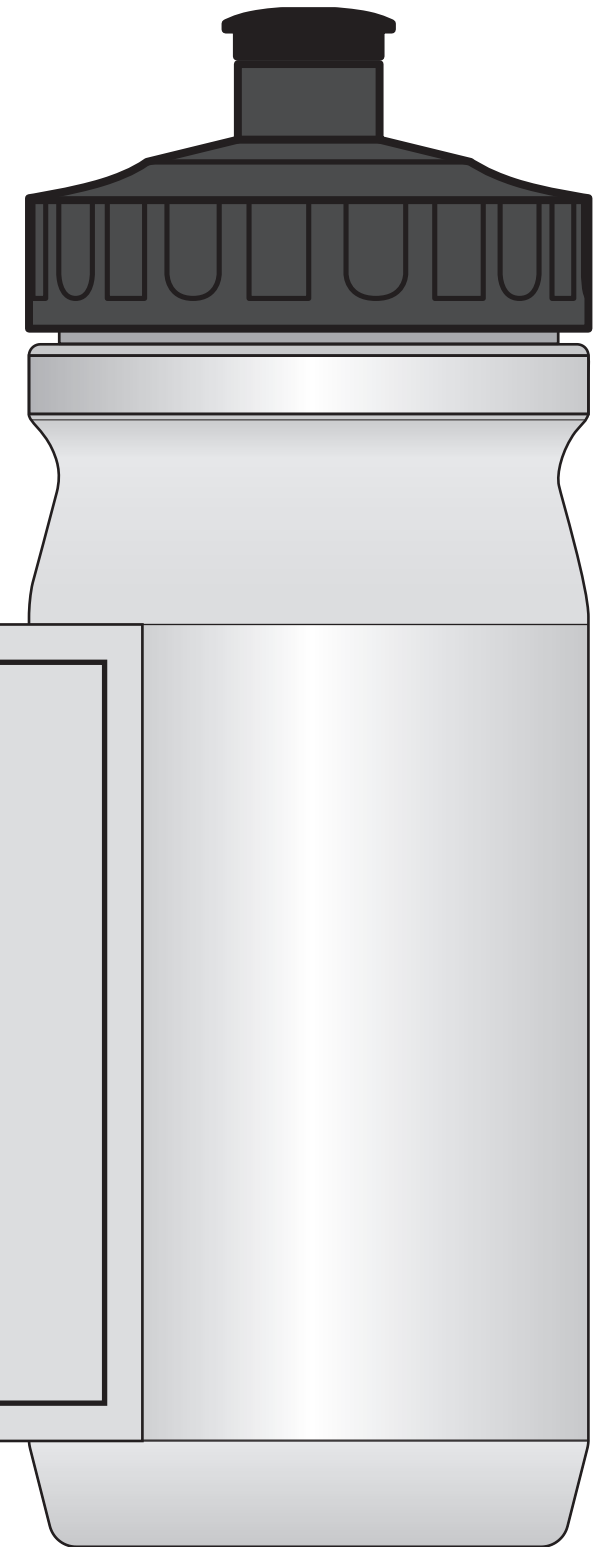

# 600 ml BOTTLE – MAX

|            |                                   |    |
|------------|-----------------------------------|----|
| Name:      | Cap Colour: <b>Black</b>          | MB |
| Order No.: | Bottle Colour: <b>Transparent</b> |    |
| Pieces:    | Imprint Colour: <b>Black</b>      |    |

Printable area on: Side 1: 105 mm x 98 mm

Side 2: 105 mm x 98 mm

*Printable areas on the bottom of the Bottle*